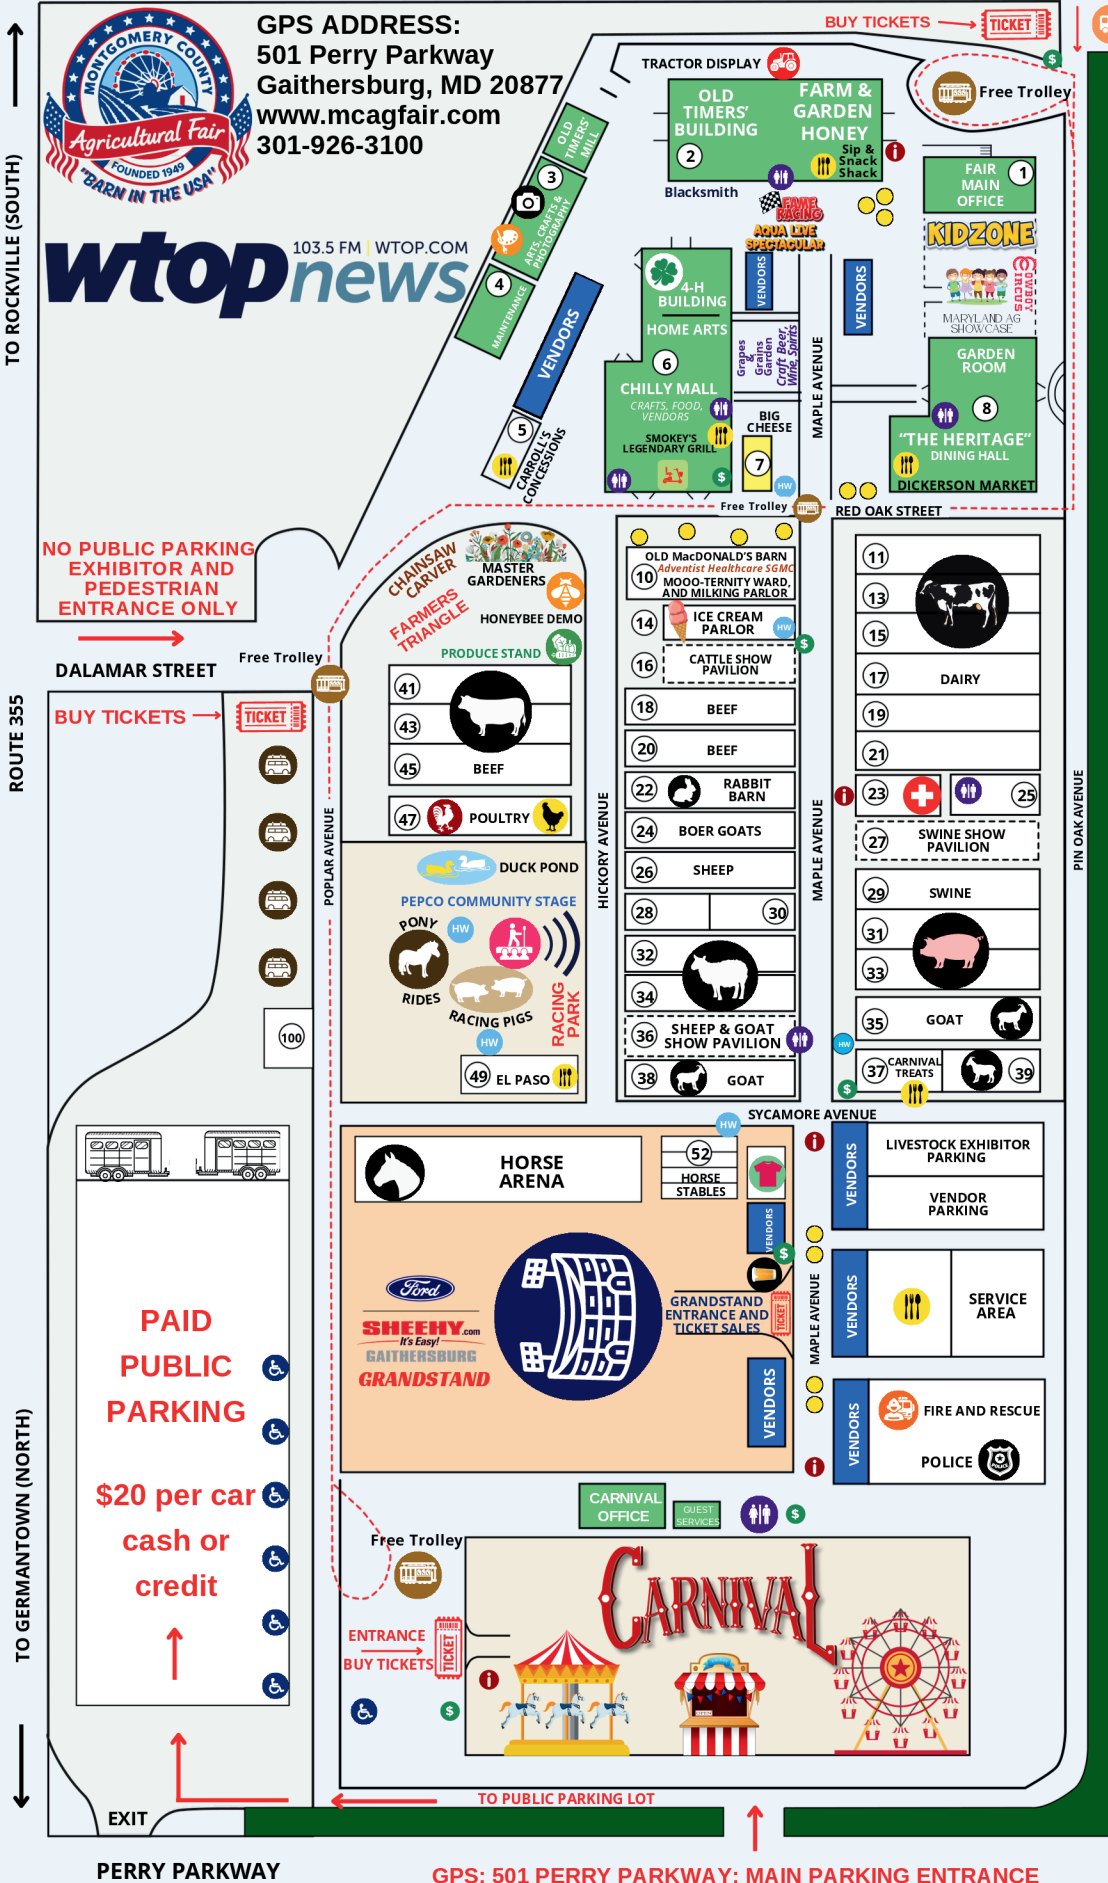

CHESTNUT STREET NO PUBLIC PARKING AT THIS ENTRANCE. USE 501 PERRY PARKWAY FROM ROUTE 355. EXHIBITOR AND PEDESTRIAN ENTRANCE ONLY.

FREE SHUTTLE BUS TO AND FROM MONTGOMERY COLLEGE ROCKVILLE or GERMANTOWN CAMPUS

- ATM
- CAMPER PARKING
- EMERGENCY / FIRST AID Brought to you by Adventist Healthcare SGMC
- FIRE & RESCUE ACTIVITIES
- FOOD AND BEVERAGE
- HW HAND WASHING STATION
- HANDICAP PARKING
- INFORMATION BOOTH
- PATIO TABLES
- POLICE
- RESTROOMS
- FREE SHUTTLE SERVICE STAND
- SOUVENIR BOOTH
- FREE TROLLEY
- FREE TROLLEY ROUTE
- BEER SALES TENT
- SCOOTER & WAGON RENTALS

2026 SHEEHY FORD GRANDSTAND ENTERTAINMENT

Sunday, August 16,
11 am - 4 pm
TOUGH-A-TRUCK
FREE

Tuesday and Wednesday,
August 18 and 19, 7:30 pm
RENEGADE MONSTER TRUCK TOUR
TICKET \$15 ONLINE / \$18 AT GATE

Thursday and Friday,
August 20 and 21, 7:30 pm
REDEYE RODEO
TICKET \$15 ONLINE / \$18 AT GATE

Saturday, August 22, 7:30 pm
STONE ROBERTS DEMOLITION DERBY
TICKET \$15 ONLINE / \$18 AT GATE

SCAN HERE TO BUY TICKETS