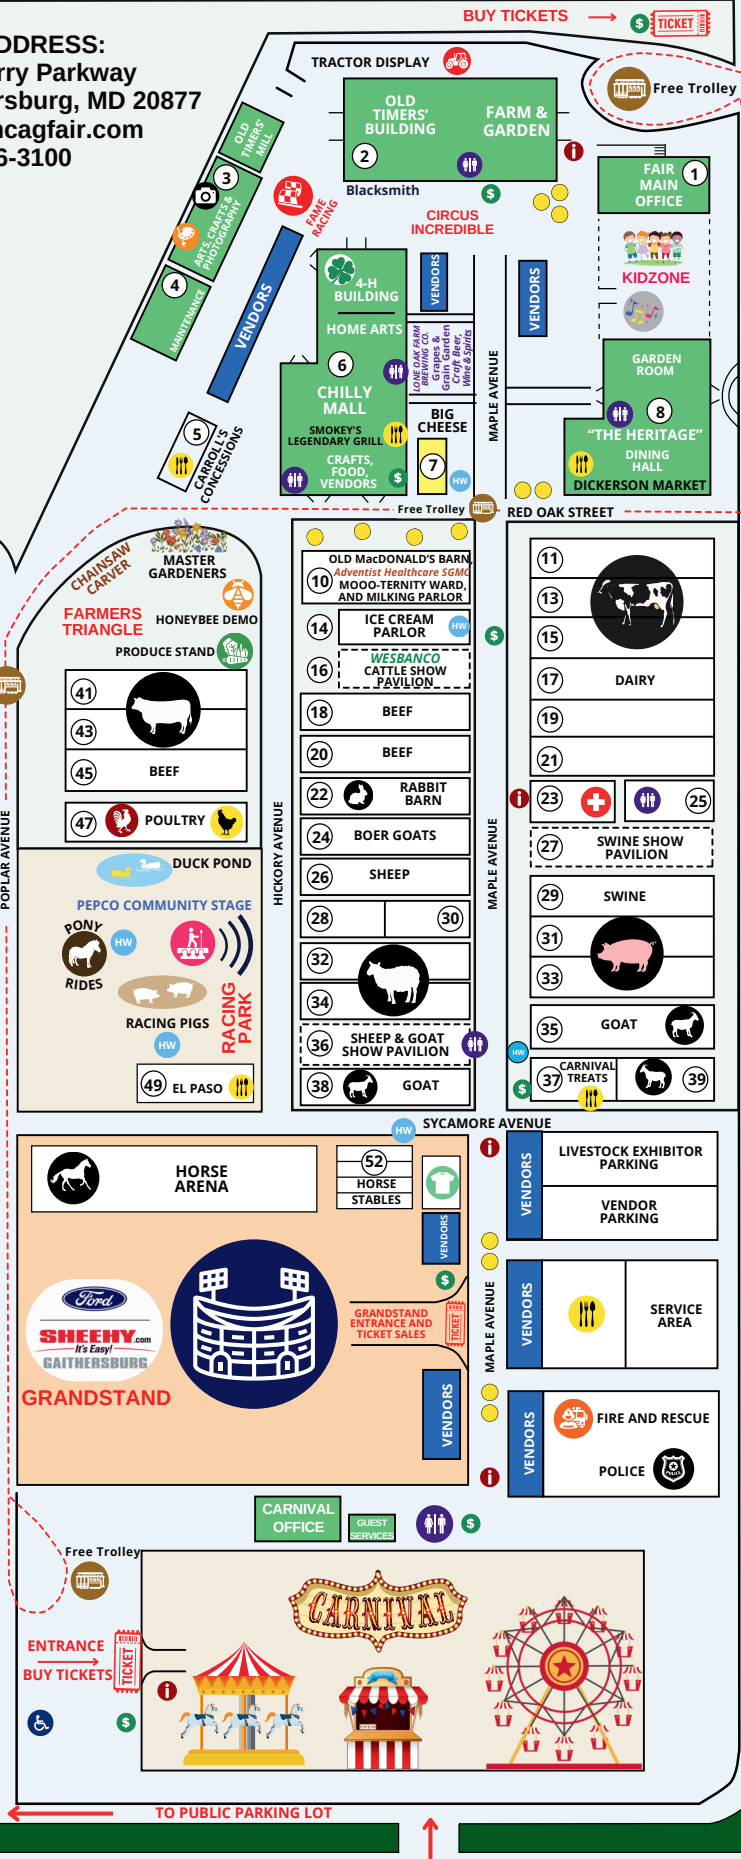

**GPS ADDRESS:**  
501 Perry Parkway  
Gaithersburg, MD 20877  
www.mcagfair.com  
301-926-3100

**wtop**

NO PUBLIC PARKING  
EXHIBITOR AND  
PEDESTRIAN ENTRANCE  
ONLY

DALAMAR STREET

BUY TICKETS →

Free Trolley

TO ROCKVILLE (SOUTH)

ROUTE 355

TO GERMANTOWN (NORTH)

- FREE SHUTTLE BUS TO AND FROM MONTGOMERY COLLEGE ROCKVILLE CAMPUS**
- ATM**
  - CAMPER PARKING**
  - EMERGENCY/ FIRST AID Brought to you by Adventist Healthcare SGMC**
  - FIRE & RESCUE ACTIVITIES**
  - FOOD AND BEVERAGE**
  - HAND WASHING STATION**
  - HANDICAP PARKING**
  - INFORMATION BOOTH**
  - PATIO TABLES**
  - POLICE**
  - RESTROOMS**
  - FREE SHUTTLE SERVICE STAND**
  - SOUVENIR BOOTH**
  - FREE TROLLEY**
  - FREE TROLLEY ROUTE**
  - GRAND RENTAL EVENTS Music on Maple Stage**

**2024 SHEEHY FORD GRANDSTAND ENTERTAINMENT**

Saturday, August 10, 7:30 pm  
**Red Eye Rodeo—TICKET**

Sunday, August 11, 11 am - 4 pm  
**Touch-A-Truck—FREE**

Monday, August 12, 7:30 pm  
**Truck & Tractor Pull—TICKET**

Wednesday and Thursday, August 14 and 15, 7:30 pm  
**RENEGADE Monster Truck Tour—TICKET**

Friday and Saturday, August 16 and 17, 7:30 pm  
**Demolition Derby—TICKET**

**TICKET PRICES**

Red Eye Rodeo, Truck & Tractor Pull, Monster Truck & Demolition Derby  
\$15 Online or \$18 at gate