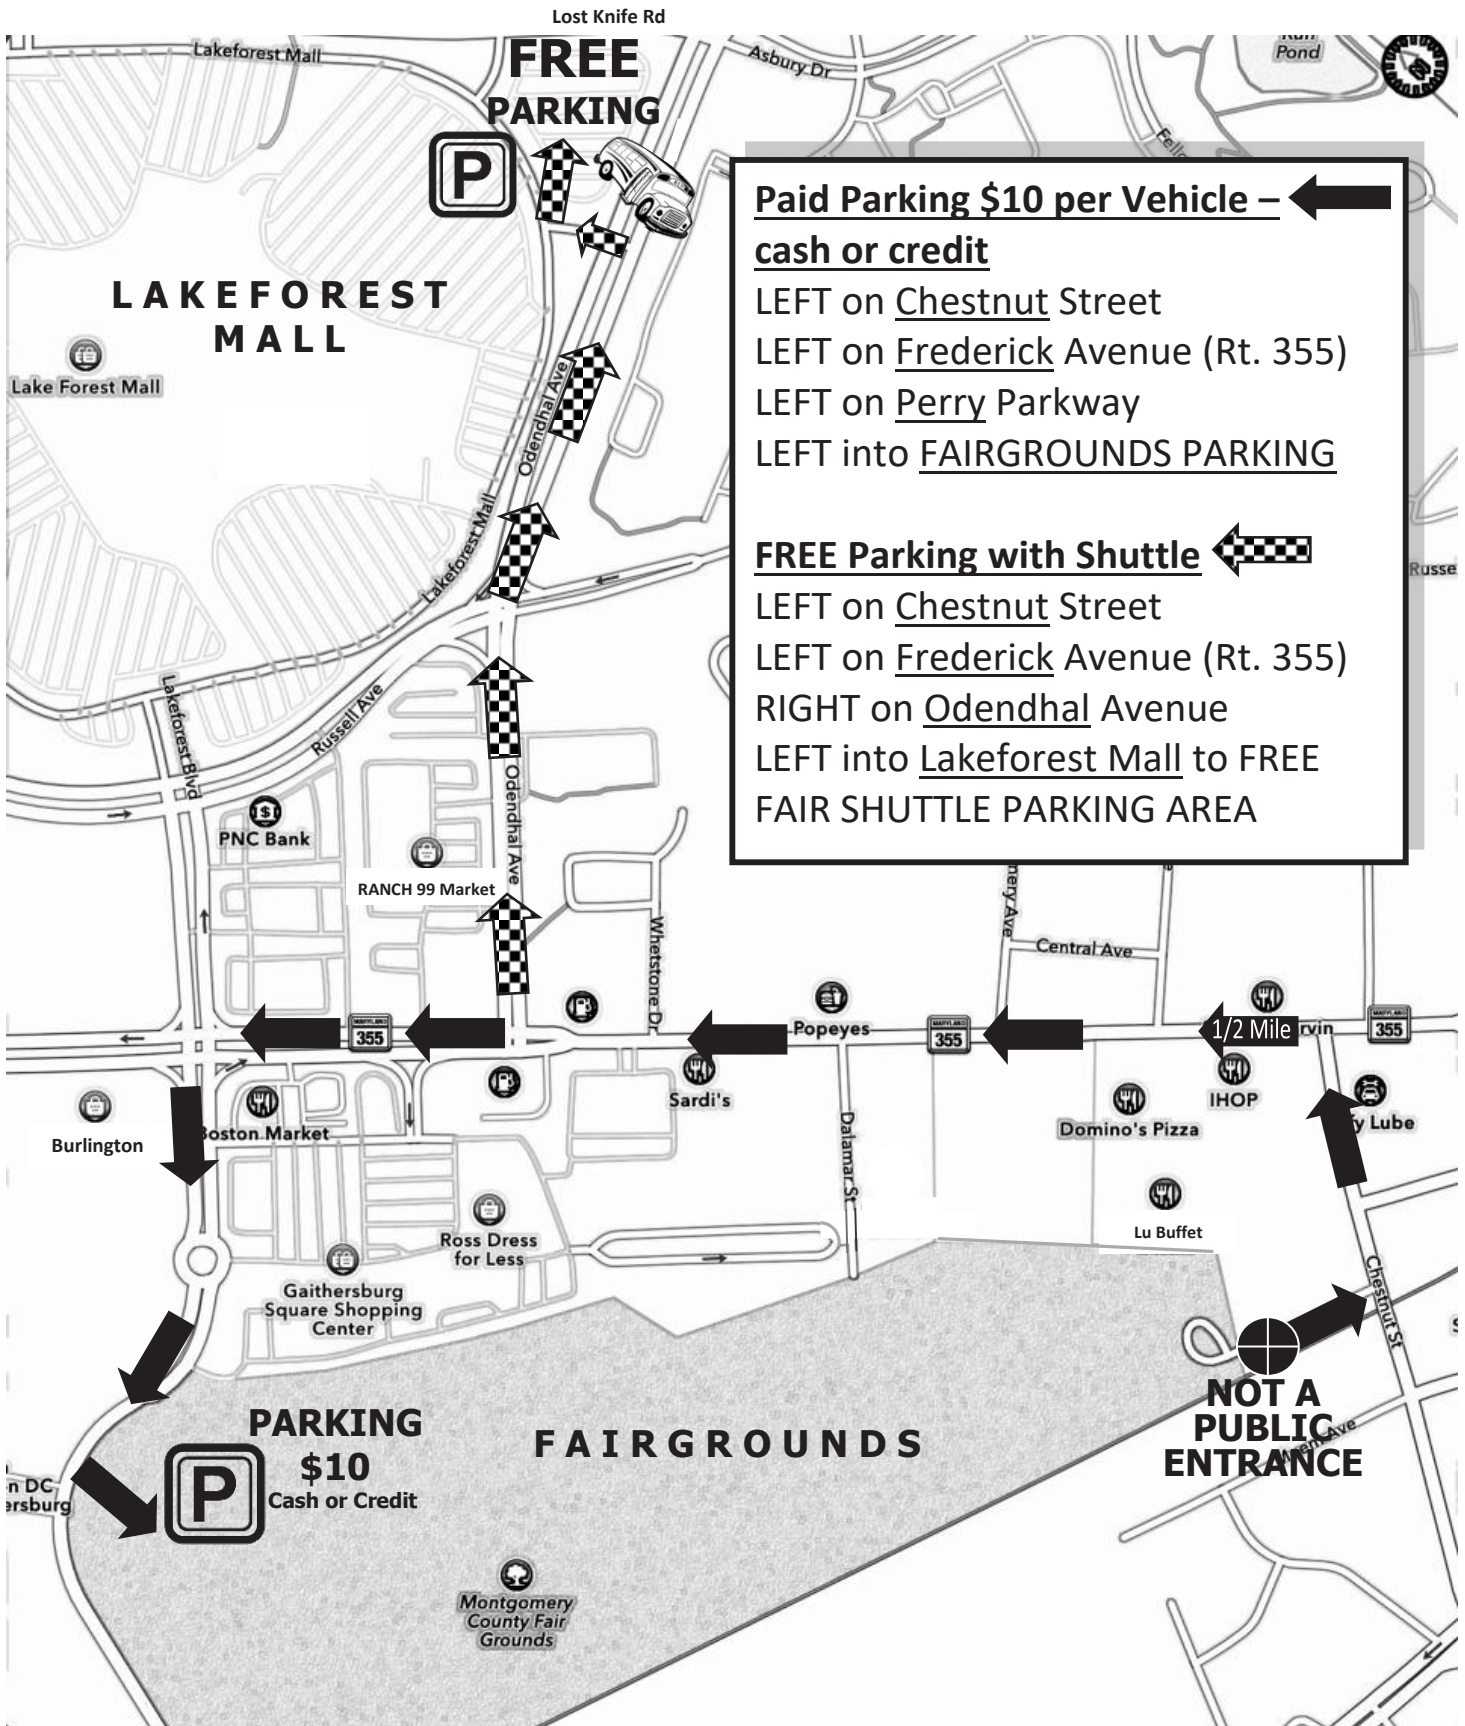

FAIR PARKING

FREE PARKING

LAKEFOREST MALL

Paid Parking \$10 per Vehicle – ←

cash or credit
LEFT on Chestnut Street
LEFT on Frederick Avenue (Rt. 355)
LEFT on Perry Parkway
LEFT into FAIRGROUNDS PARKING

FREE Parking with Shuttle ←

LEFT on Chestnut Street
LEFT on Frederick Avenue (Rt. 355)
RIGHT on Odendhal Avenue
LEFT into Lakeforest Mall to FREE
FAIR SHUTTLE PARKING AREA

PARKING \$10
Cash or Credit

FAIRGROUNDS

NOT A PUBLIC ENTRANCE