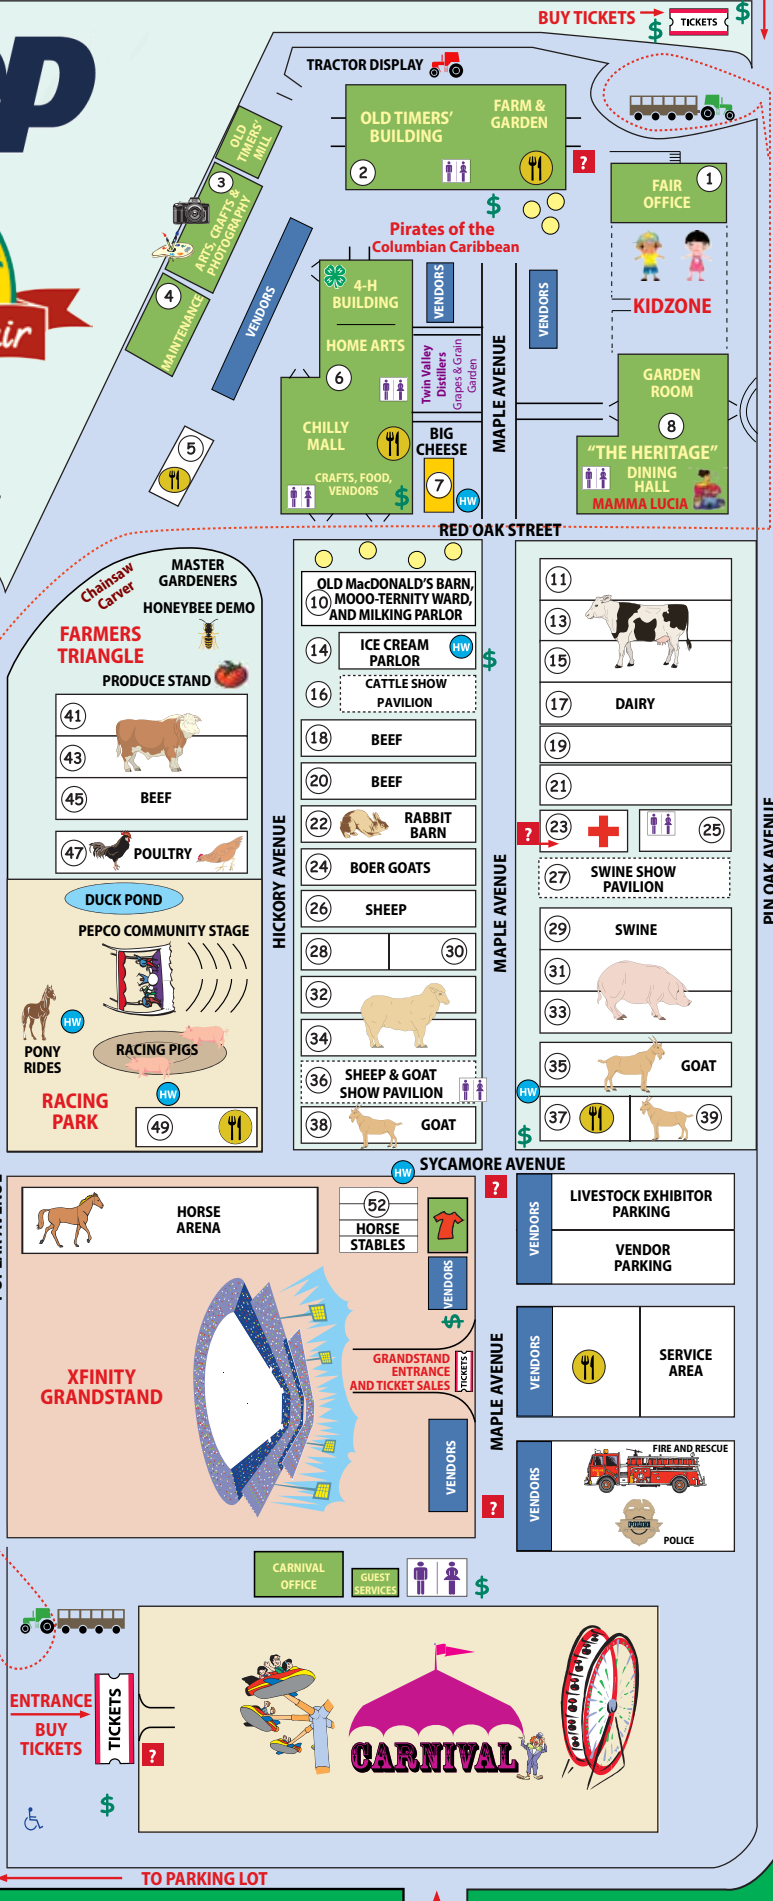

PERRY PARKWAY

FREE SHUTTLE BUS TO AND FROM LAKEFOREST MALL

- ATM
- CAMPER PARKING
- EMERGENCY/ FIRST AID
- FIRE & RESCUE ACTIVITIES
- FOOD AND BEVERAGE
- HAND WASHING STATION
- HANDICAP PARKING
- INFORMATION BOOTH

- PATIO TABLES
- POLICE
- RESTROOMS
- FREE SHUTTLE SERVICE STAND
- SOUVENIR BOOTH
- FREE TROLLEY
- FREE TROLLEY ROUTE

**2021 XFINITY GRANDSTAND ENTERTAINMENT**

Friday,  
August 13, 7:30 pm  
**Truck Drag Racing—FREE**

Saturday,  
August 14, 7:30 pm  
**ATV Drag Racing—FREE**

Wednesday and Thursday,  
August 18 and 19  
7:30 pm  
**RENEGADE Monster Truck Tour**

Friday and Saturday,  
August 20 and 21  
7:30 pm  
**Demolition Derby "Night of Destruction"**

**Ticket Prices**

**Monster Truck & Demolition**

Adults -  
\$15 online or \$17 at gate  
Children (3-11) -  
\$10 online or \$12 at gate

GPS: 501 PERRY PARKWAY: MAIN PARKING ENTRANCE