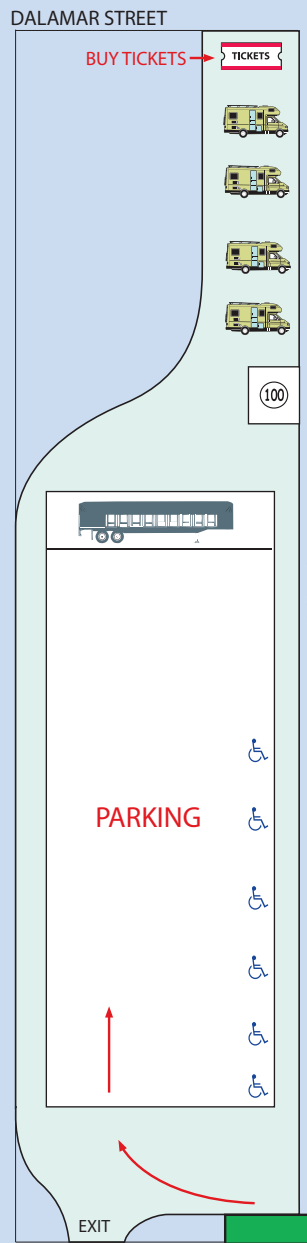

TO ROCKVILLE (SOUTH)

ROUTE 355

TO GERMANTOWN (NORTH)

501 Perry Parkway
Gaithersburg, MD 20877
www.mcagfair.com
301-926-3100

EXHIBITOR AND PEDESTRIAN ENTRANCE ONLY

BUY TICKETS → → FREE SHUTTLE BUS TO AND FROM LAKEFOREST MALL

- ATM
- CAMPER PARKING
- EMERGENCY/FIRST AID
- FIRE & RESCUE ACTIVITIES
- FOOD AND BEVERAGE
- HAND WASHING STATION
- HANDICAP PARKING
- INFORMATION BOOTH
- ADA—MOBILITY SCOOTER RENTAL
- PICNIC TABLES
- POLICE
- RESTROOMS
- FREE SHUTTLE SERVICE STAND
- SOUVENIR BOOTH
- FREE TROLLEY
- FREE TROLLEY ROUTE
- T-MOBILE CHARGING STATION

Wednesday and Thursday
August 14 and 15
7:30 pm
Monster Truck Madness

Friday and Saturday
August 16 and 17
7:30 pm
Demolition Derby
"Night of Destruction"