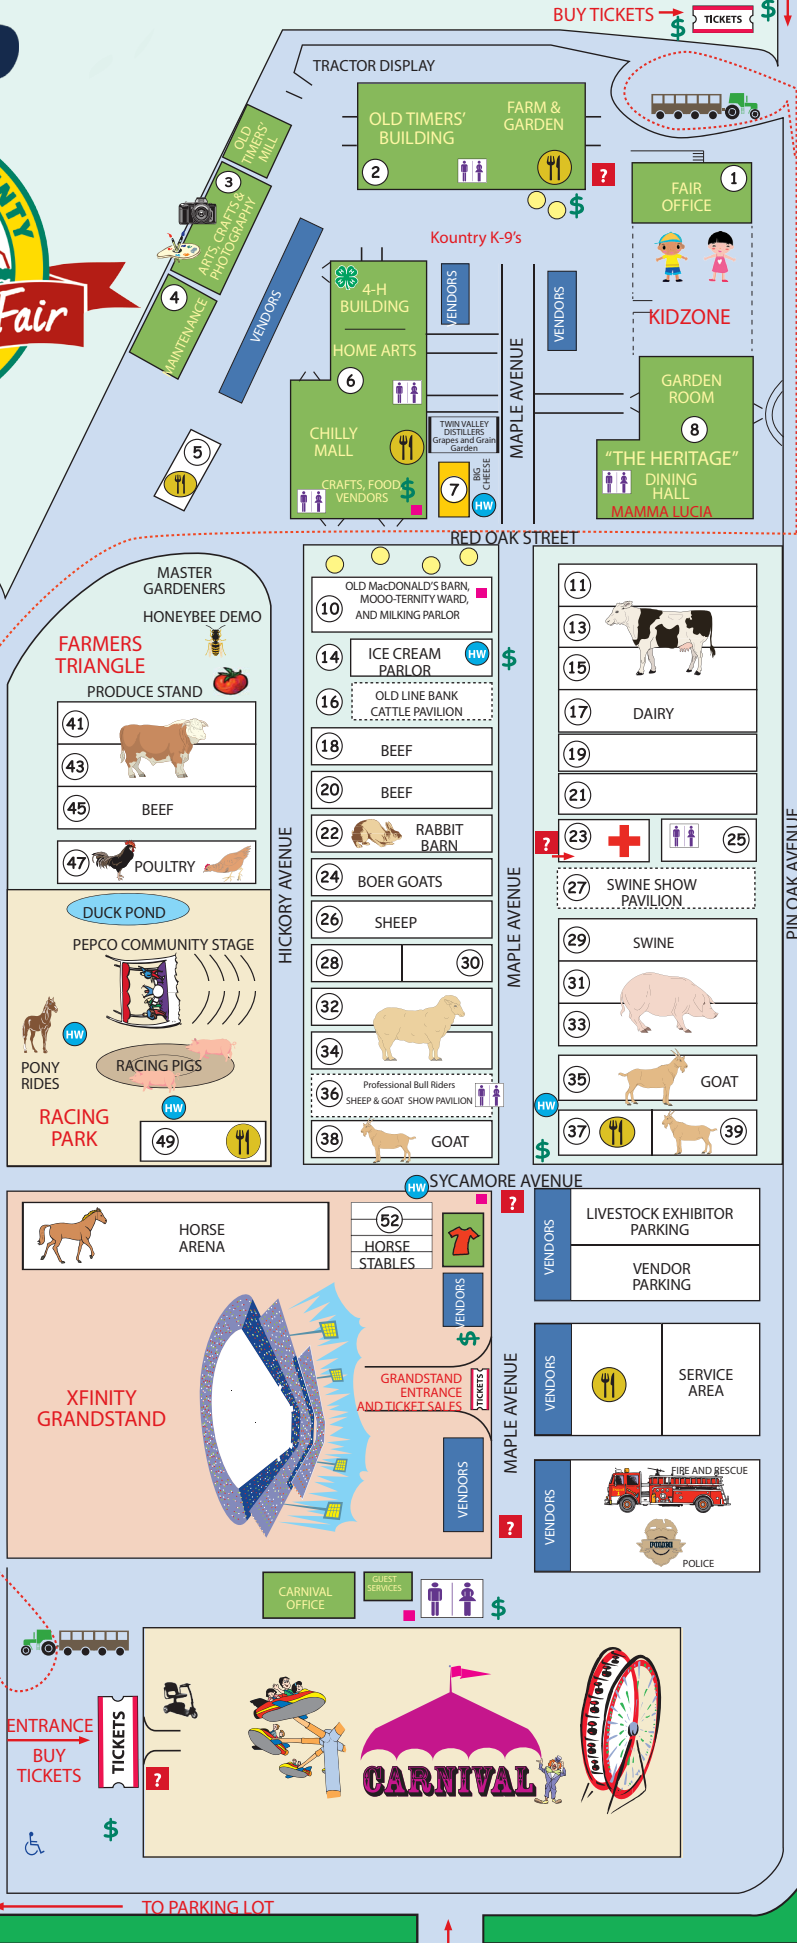

TO ROCKVILLE (SOUTH)

ROUTE 355

TO GERMANTOWN (NORTH)

501 Perry Parkway
Gaithersburg, MD 20877
www.mcagfair.com
301-926-3100

EXHIBITOR AND PEDESTRIAN ENTRANCE ONLY

BUY TICKETS → → FREE SHUTTLE BUS TO AND FROM LAKEFOREST MALL

- ATM
- CAMPER PARKING
- EMERGENCY/FIRST AID
- FIRE & RESCUE ACTIVITIES
- FOOD AND BEVERAGE
- HAND WASHING STATION
- HANDICAP PARKING
- INFORMATION BOOTH
- ADA—MOBILITY SCOOTER RENTAL
- PICNIC TABLES
- POLICE
- RESTROOMS
- FREE SHUTTLE SERVICE STAND
- SOUVENIR BOOTH
- FREE TROLLEY
- FREE TROLLEY ROUTE
- T-MOBILE CHARGING STATION

XFINITY GRANDSTAND ENTERTIMENT

Friday, August 9, 3 pm
Chesapeake DockDogs—FREE

Saturday and Sunday
August 10 and 11, 10 am
Chesapeake DockDogs—FREE

Monday, August 12, 7:30 pm
ATV Drag Racing—FREE

Tuesday, August 13, 7:30 pm
Truck Drag Racing—FREE

Wednesday and Thursday
August 14 and 15
7:30 pm
Monster Truck Madness

Friday and Saturday
August 16 and 17
7:30 pm
Demolition Derby
"Night of Destruction"