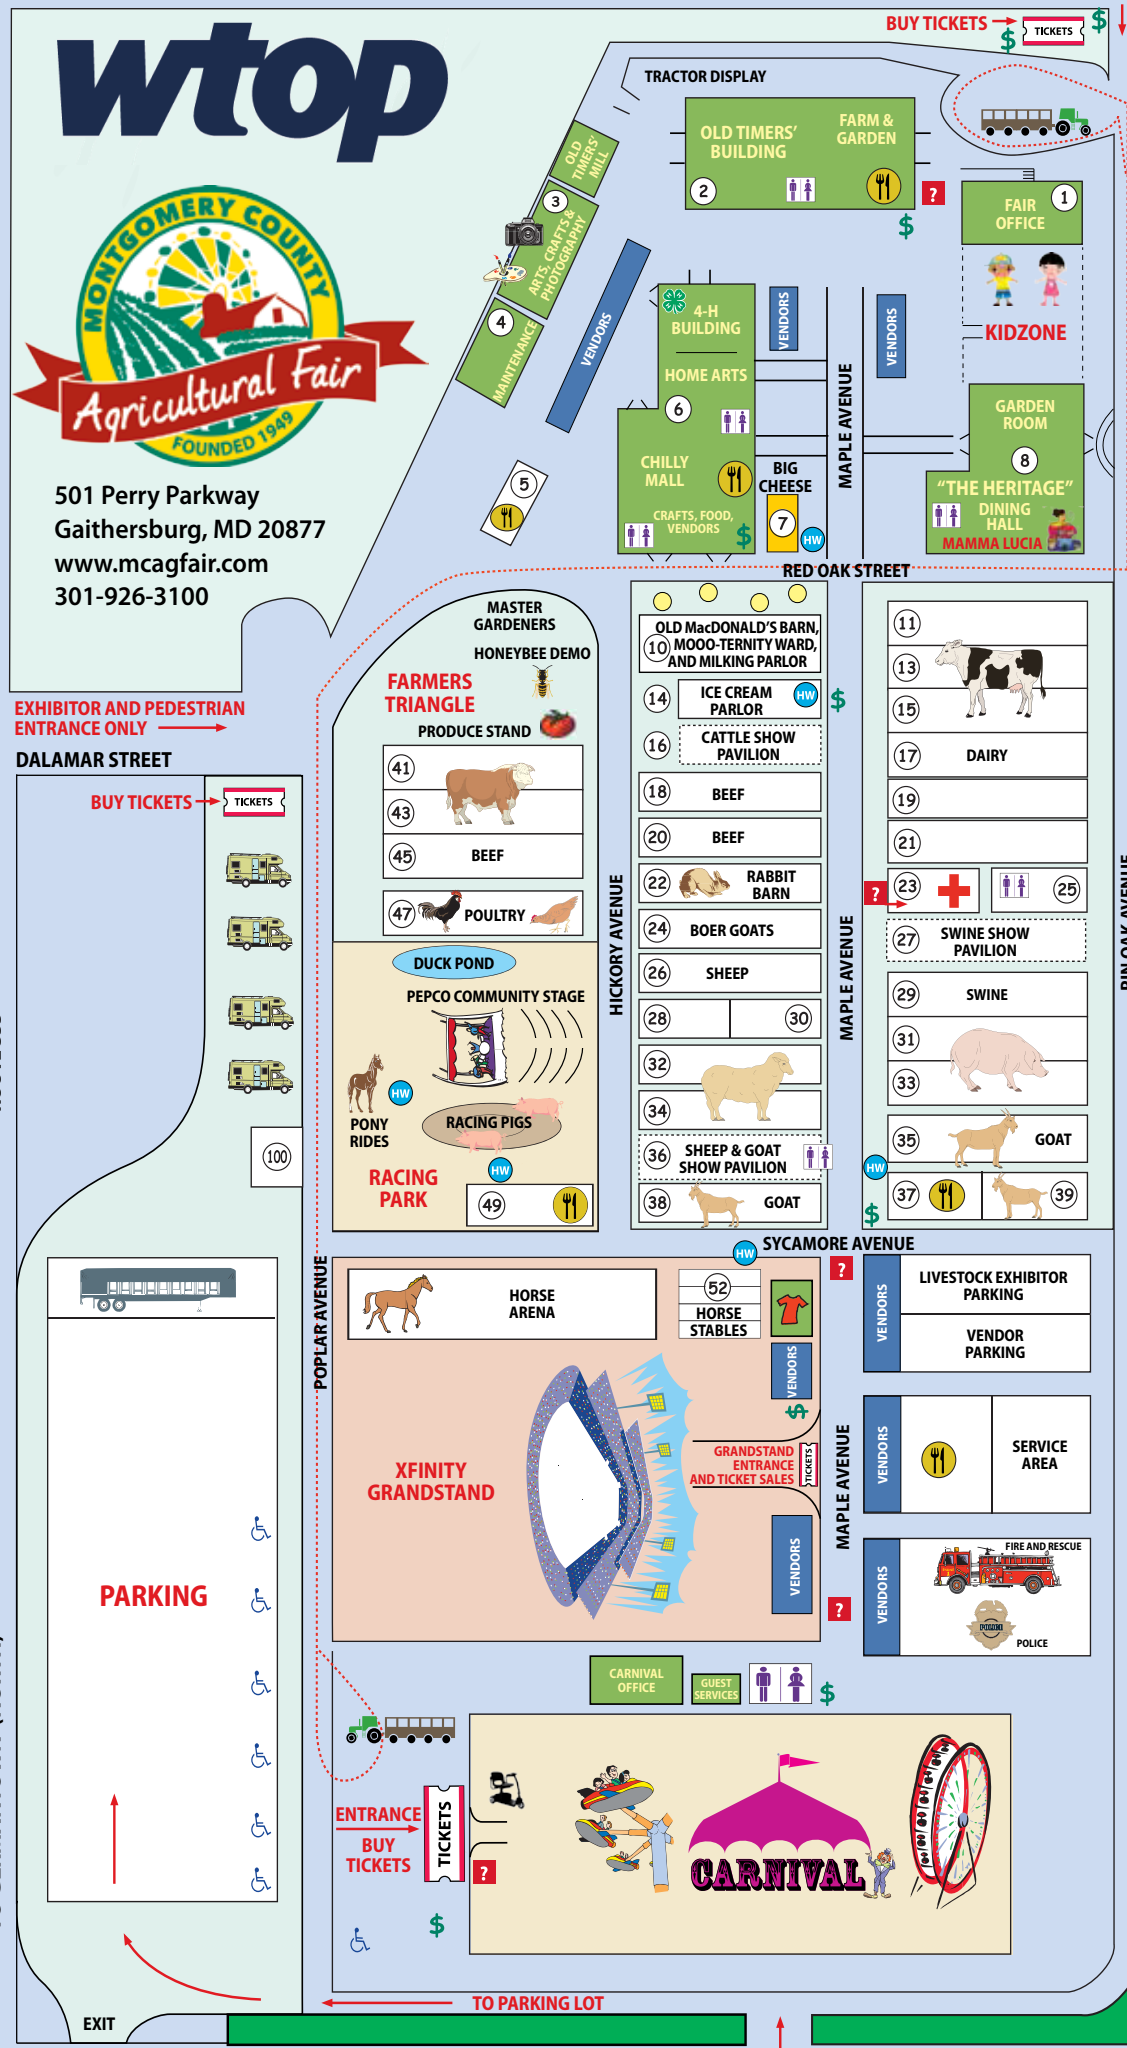

wtop

501 Perry Parkway
Gaithersburg, MD 20877
www.mcagfair.com
301-926-3100

TO ROCKVILLE (SOUTH)

ROUTE 355

TO GERMANTOWN (NORTH)

- ATM
- CAMPER PARKING
- EMERGENCY/ FIRST AID
- FIRE & RESCUE ACTIVITIES
- FOOD AND BEVERAGE
- HAND WASHING STATION
- HANDICAP PARKING
- INFORMATION BOOTH
- ADA—MOBILITY SCOOTER RENTAL
- PATIO TABLES
- POLICE
- RESTROOMS
- FREE SHUTTLE SERVICE STAND
- SOUVENIR BOOTH
- FREE TROLLEY
- FREE TROLLEY ROUTE

XFINITY GRANDSTAND ENTERTAINMENT

Friday, August 9, 3:00 pm
Chesapeake DockDogs—**FREE**

Saturday
August 10, 10 am
Chesapeake DockDogs—**FREE**

Sunday
August 11, 10 am
Chesapeake DockDogs—**FREE**

Monday, August 12, 7:30 pm
ATV Drag Racing—**FREE**

Tuesday, August 13, 7:30 pm
Truck Drag Racing—**FREE**

Wednesday and Thursday
August 14 and 15
7:30 pm
Monster Truck Madness

Friday and Saturday
August 16 and 17
7:30 pm
Demolition Derby
"Night of Destruction"

EXIT

TO PARKING LOT